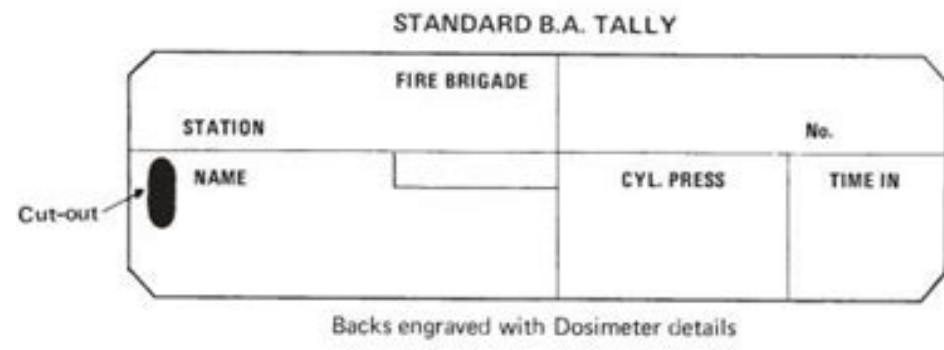

Small double fitted sheet asda

TYPICAL DURATION TABLES

Working duration of B.A. in minutes

Cyl. Press ATS/Bar	1240 Litre Comp. Air	Cyl. Press ATS/Bar	1800 Litre Comp. Air	Cyl. Press ATS/Bar	2250 Litre Comp. Air
132	21 mins	200	35 mins	200	46 mins
125	19 mins	190	33 mins	190	43 mins
120	18 mins	180	30 mins	180	40 mins
110	16 mins	170	28 mins	170	38 mins
100	13 mins	160	26 mins	160	35 mins
90	11 mins	140	21 mins	140	29 mins
HARD WORK MAY REDUCE DURATION		HARD WORK MAY REDUCE DURATION		HARD WORK MAY REDUCE DURATION